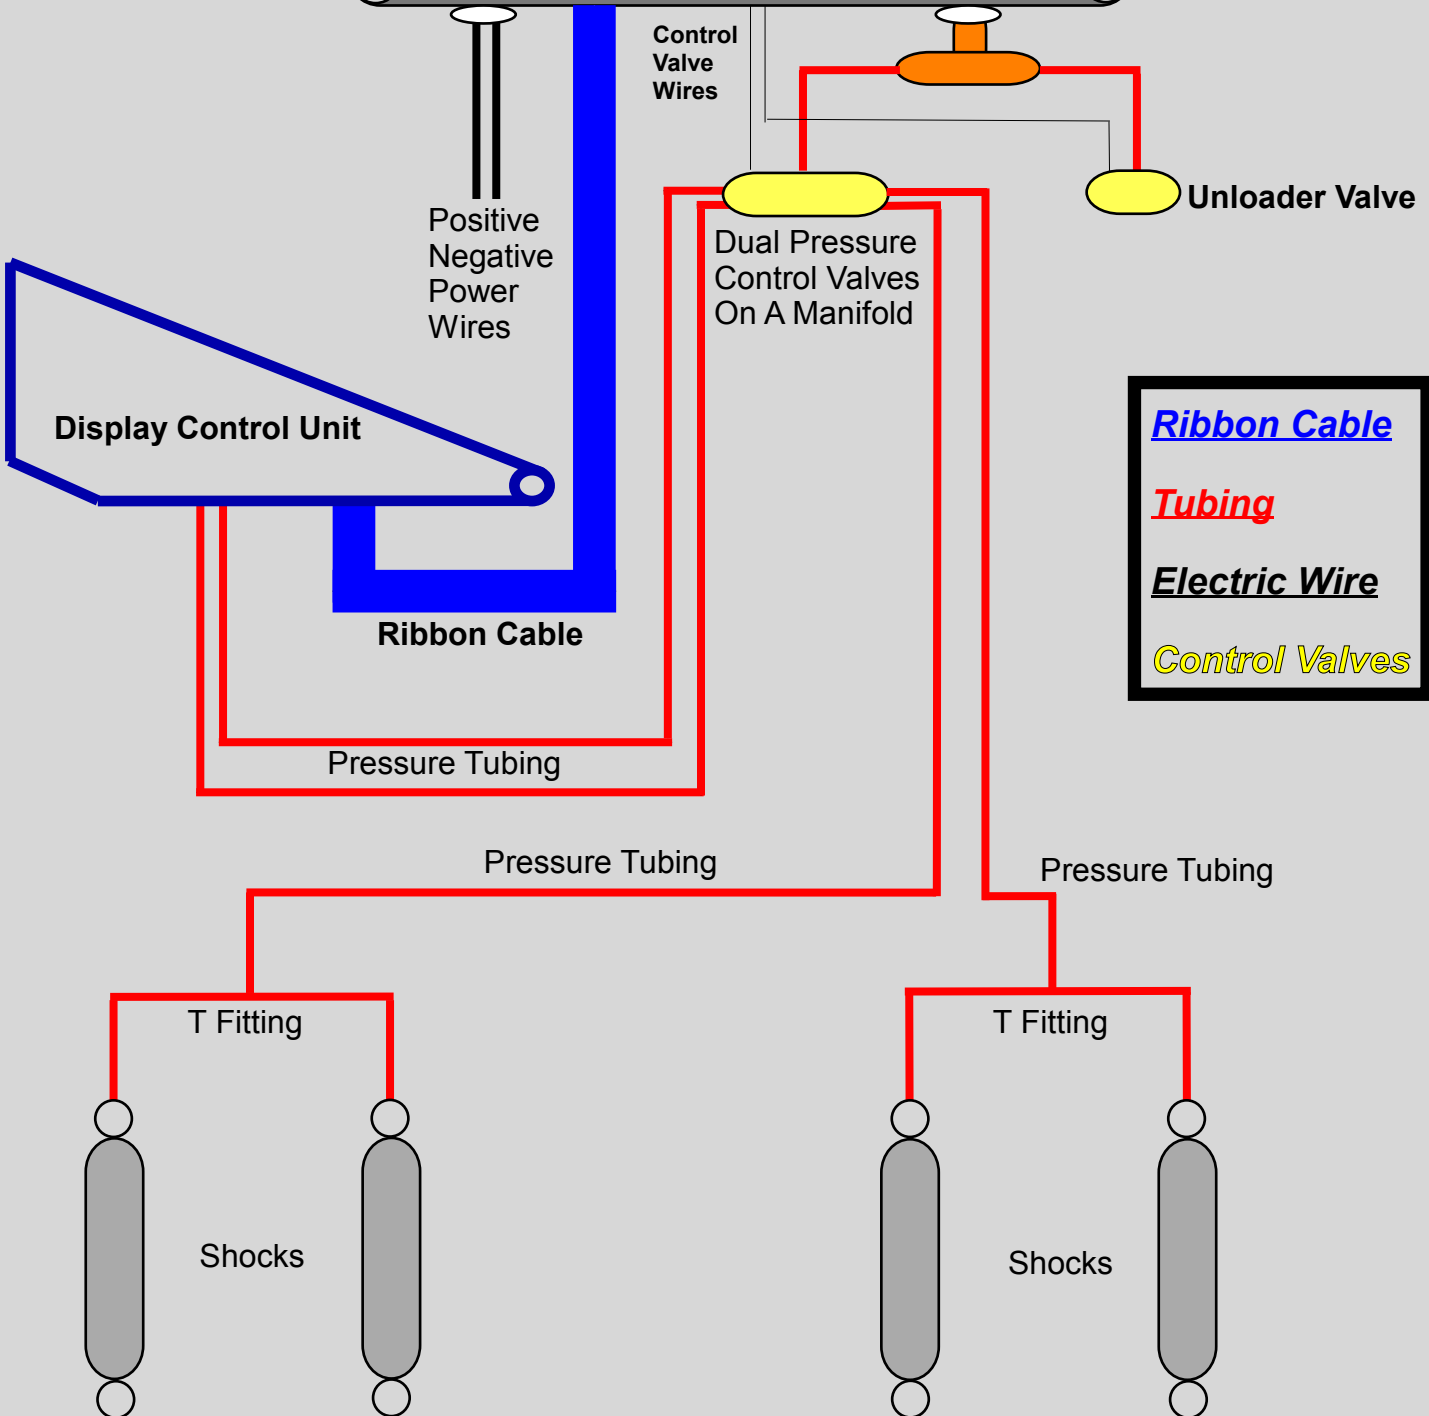

ERC SCHEMATIC

Control Distribution Panel Located Inside Compressor Box

Small Slot On The Side Of The Compressor Box Next To The Power Cables Is For The Ribbon Cable!

<i><u>Ribbon Cable</u></i>
<i><u>Tubing</u></i>
<i><u>Electric Wire</u></i>
<i><u>Control Valves</u></i>